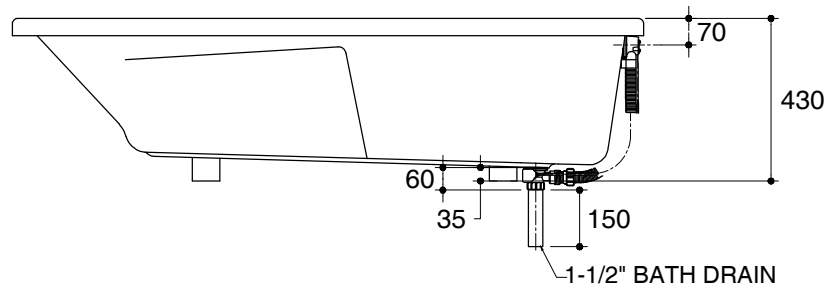

Dimensions are approximate.

Unit: mm

SKU	K-18775X-0
Name	DUO
Description	1675 PLAIN BATH

KOHLER

*The recommended dimension for installation can be adjusted according to user preferences and layout.