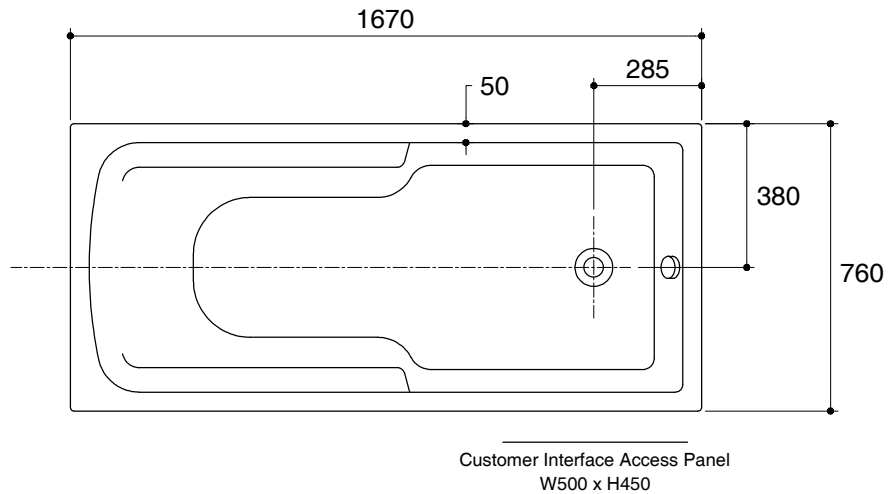

Dimensions are approximate.

Unit: mm

SKU	K-18775X-0
Name	DUO
Description	1675 PLAIN BATH

KOHLER

*The recommended dimension for installation can be adjusted according to user preferences and layout.