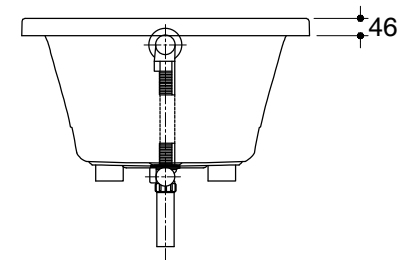

Dimensions are approximate.

Unit: mm

SKU	K-18775X-0
Name	DUO
Description	1675 PLAIN BATH

KOHLER

*The recommended dimension for installation can be adjusted according to user preferences and layout.